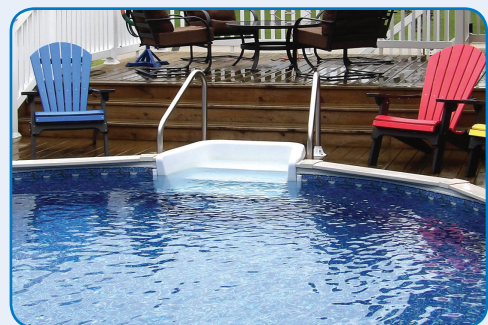

AVAILABLE IN WHITE, GRAY AND BLUE