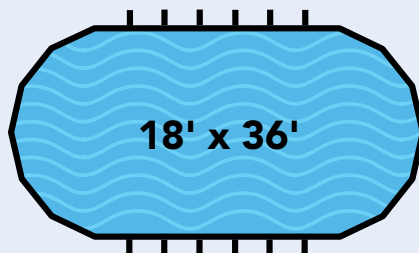

THE RIGHT SIZE POOL

12'

21'

15'

24'

18'

27'

30'

Additional Gallon Capacities

	48"	48" Exp.	52"	52" Exp.
12	3,099	3,550	3,358	3,809
15	4,762	5,325	5,159	5,722
16	5,435	6,850	5,890	7,305
18	6,858	8,800	7,429	9,371
21	9,334	11,300	10,112	12,078
24	12,192	14,025	13,208	15,041
27	15,430	18,350	16,716	19,636
30	19,050	22,734	20,637	24,321

Whispering Wind Two available in 54" pool wall. Contact your local Sales Representative for more information.

THE RIGHT SIZE POOL

Additional Gallon Capacities

	48"	48" Exp.	52"	52" Exp.
10x15	3,464	4,151	3,753	4,440
12x20	5,635	6,735	6,105	7,205
12x24	6,929	7,640	7,506	8,217
15x24	8,401	9,500	9,101	10,200
15x30	10,826	12,025	11,728	12,927
15x31	11,230	12,430	12,166	13,366
18x33	14,134	17,079	15,312	18,257
18x36	15,590	18,535	16,889	19,834
18x39	17,045	19,990	18,465	21,410