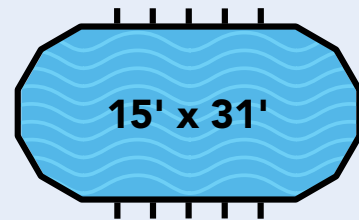

THE RIGHT SIZE POOL

12'

21'

15'

24'

18'

27'

30'

Additional Gallon Capacities

	48"	48" Exp.	52"	52" Exp.
12	3,099	3,550	3,358	3,809
15	4,762	5,325	5,159	5,722
16	5,435	6,850	5,890	7,305
18	6,858	8,800	7,429	9,371
21	9,334	11,300	10,112	12,078
24	12,192	14,025	13,208	15,041
27	15,430	18,350	16,716	19,636
30	19,050	22,734	20,637	24,321

Whispering Wind Two available in 54" pool wall. Contact your local Sales Representative for more information.

THE RIGHT SIZE POOL

Additional Gallon Capacities

	48"	48" Exp.	52"	52" Exp.
10x15	3,464	4,151	3,753	4,440
12x20	5,635	6,735	6,105	7,205
12x24	6,929	7,640	7,506	8,217
15x24	8,401	9,500	9,101	10,200
15x30	10,826	12,025	11,728	12,927
15x31	11,230	12,430	12,166	13,366
18x33	14,134	17,079	15,312	18,257
18x36	15,590	18,535	16,889	19,834
18x39	17,045	19,990	18,465	21,410