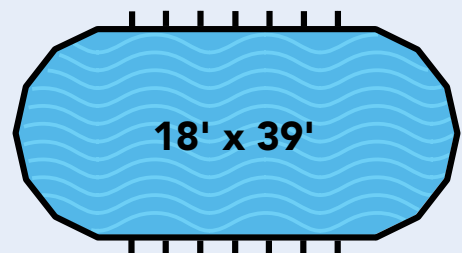

THE RIGHT SIZE POOL

12'

21'

15'

24'

18'

27'

30'

Additional Gallon Capacities

	48"	48" Exp.	52"	52" Exp.
12	3,099	3,550	3,358	3,809
15	4,762	5,325	5,159	5,722
16	5,435	6,850	5,890	7,305
18	6,858	8,800	7,429	9,371
21	9,334	11,300	10,112	12,078
24	12,192	14,025	13,208	15,041
27	15,430	18,350	16,716	19,636
30	19,050	22,734	20,637	24,321

Whispering Wind Two available in 54" pool wall. Contact your local Sales Representative for more information.

THE RIGHT SIZE POOL

Additional Gallon Capacities

	48"	48" Exp.	52"	52" Exp.
10x15	3,464	4,151	3,753	4,440
12x20	5,635	6,735	6,105	7,205
12x24	6,929	7,640	7,506	8,217
15x24	8,401	9,500	9,101	10,200
15x30	10,826	12,025	11,728	12,927
15x31	11,230	12,430	12,166	13,366
18x33	14,134	17,079	15,312	18,257
18x36	15,590	18,535	16,889	19,834
18x39	17,045	19,990	18,465	21,410