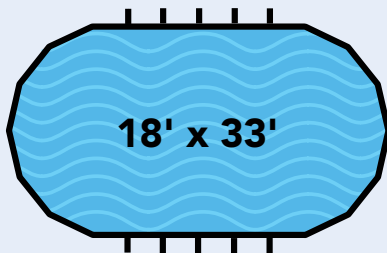

THE RIGHT SIZE POOL

12'

21'

15'

24'

18'

27'

30'

Additional Gallon Capacities

	48"	48" Exp.	52"	52" Exp.
12	3,099	3,550	3,358	3,809
15	4,762	5,325	5,159	5,722
16	5,435	6,850	5,890	7,305
18	6,858	8,800	7,429	9,371
21	9,334	11,300	10,112	12,078
24	12,192	14,025	13,208	15,041
27	15,430	18,350	16,716	19,636
30	19,050	22,734	20,637	24,321

Whispering Wind Two available in 54" pool wall. Contact your local Sales Representative for more information.

THE RIGHT SIZE POOL

Additional Gallon Capacities

	48"	48" Exp.	52"	52" Exp.
10x15	3,464	4,151	3,753	4,440
12x20	5,635	6,735	6,105	7,205
12x24	6,929	7,640	7,506	8,217
15x24	8,401	9,500	9,101	10,200
15x30	10,826	12,025	11,728	12,927
15x31	11,230	12,430	12,166	13,366
18x33	14,134	17,079	15,312	18,257
18x36	15,590	18,535	16,889	19,834
18x39	17,045	19,990	18,465	21,410