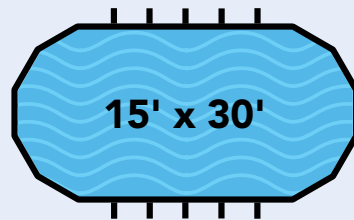

THE RIGHT SIZE POOL

12'

21'

15'

24'

18'

27'

30'

Additional Gallon Capacities

	48"	48" Exp.	52"	52" Exp.
12	3,099	3,550	3,358	3,809
15	4,762	5,325	5,159	5,722
16	5,435	6,850	5,890	7,305
18	6,858	8,800	7,429	9,371
21	9,334	11,300	10,112	12,078
24	12,192	14,025	13,208	15,041
27	15,430	18,350	16,716	19,636
30	19,050	22,734	20,637	24,321

Whispering Wind Two available in 54" pool wall. Contact your local Sales Representative for more information.

THE RIGHT SIZE POOL

Additional Gallon Capacities

	48"	48" Exp.	52"	52" Exp.
10x15	3,464	4,151	3,753	4,440
12x20	5,635	6,735	6,105	7,205
12x24	6,929	7,640	7,506	8,217
15x24	8,401	9,500	9,101	10,200
15x30	10,826	12,025	11,728	12,927
15x31	11,230	12,430	12,166	13,366
18x33	14,134	17,079	15,312	18,257
18x36	15,590	18,535	16,889	19,834
18x39	17,045	19,990	18,465	21,410